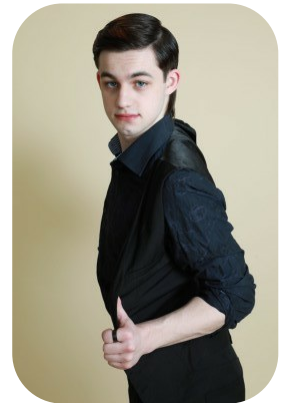

Rowan George O'Donnell

Trainings: 1 Videos: 1

Age: 16-20	Height: 5ft9inch	Eye Colour: Blue	Accent: Northern
Gender: M	Weight: 64kg	Waist: 31	Bust: 34.5
Location: Britain	Shoe Size: 9	Hips: 33	
Drives: Yes	Hair Color: Brunette		

Talents
 COMMERCIAL MODELS, NEW FACES, EXTRAS,
 ATHLETES

Additional Talents:

BIKE - SWIM - ROLLERBLADE - ROLLERSKATE - SKATEBOARD -CLIMB

FOOTBALL

KARATE

MUSICAL THEATRE - THEATRE TRAIN - 8 YEARS

Trainings:

Performing arts