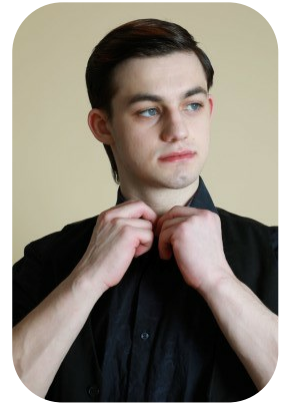

Rowan George O'Donnell

Trainings: 1 Videos: 1

Age: 16-20	Height: 5ft9inch	Eye Colour: Blue	Accent: Northern
Gender: M	Weight: 64kg	Waist: 31	Bust: 34.5
Location: Britain	Shoe Size: 9	Hips: 33	
Drives: Yes	Hair Color: Brunette		

Talents
 COMMERCIAL MODELS, NEW FACES, EXTRAS,
 ATHLETES

Additional Talents:

BIKE - SWIM - ROLLERBLADE - ROLLERSKATE - SKATEBOARD -CLIMB

FOOTBALL

KARATE

MUSICAL THEATRE - THEATRE TRAIN - 8 YEARS

Trainings:

Performing arts